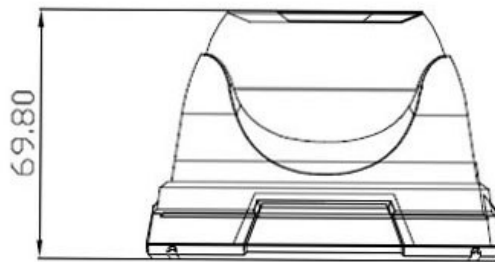

CP- GTC-D13L2-V3

1.3 MP HD Astra HD IR Dome Camera - 20 Mtr.

Astra HD camera

Main Features

- 1.3 MP HQIS Pro Image Sensor
- 25/30fps@1.3MP
- Day/Night (ICR), AWB, AGC, BLC
- Plug-n-Play HD/SD Camera
- 3.6mm Lens
- Equipped with fine IR LEDs for clearer night vision
- IR Range of 20 Mtr.
- Compatible with HDx, AHD, HDCVI, CVBS and HDTVI DVRs

*Product casing and specifications are subject to change without prior notice

CP- GTC-D13L2-V3

1.3 MP HD Astra HD IR Dome Camera - 20 Mtr.

Astra HD
camera

Feature	Specification
Image Sensor	1.3 MP HQIS Pro Image Sensor
Minimum Illumination	Color(0.1Lux), (0 Lux IR LED On)
Shutter Speed	1/50s(1/60s)-1/100,000s (Auto/Fixed)
White Balance	Auto
Gain Control (AGC)	Auto
Lens	3.6mm
Back Light Compensation	Auto
S/N Ratio	≥52dB
Video Output	1.0Vp-p Composite Output (75Ω / BNC), HD-AHD(960P) \ HD-TVI(960P) \ HD-CVI(960P) \ CVBS
Resolution	1.3MP
ICR	Support
IR	IR Range of 20 Mtr.
No. of IR LEDs	12pcsφ5mm
Operating Temperature	-20°C~+55°C
Humidity	10% ~ 90%
Power Source	DC12V(+/-10%)
Power Consumption	0.4W(2.5W after IR LED Powered on)
Dimension	99.85mm x 99.85mm x 69.80mm
Weight	0.15KG