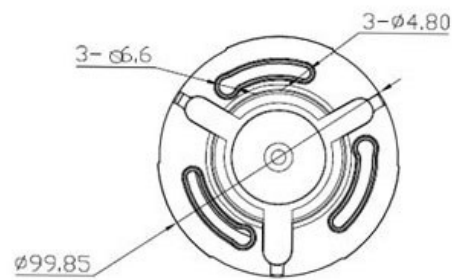

CP- GTC-D13L2-V3

1.3 MP HD Astra HD IR Dome Camera - 20 Mtr.

Astra HD camera

Main Features

- 1.3 MP HQIS Pro Image Sensor
- 25/30fps@1.3MP
- Day/Night (ICR), AWB, AGC, BLC
- Plug-n-Play HD/SD Camera
- 3.6mm Lens
- Equipped with fine IR LEDs for clearer night vision
- IR Range of 20 Mtr.
- Compatible with HDx, AHD, HDCVI, CVBS and HDTVI DVRs

*Product casing and specifications are subject to change without prior notice

CP- GTC-D13L2-V3

1.3 MP HD Astra HD IR Dome Camera - 20 Mtr.

Astra HD
camera

Feature	Specification
Image Sensor	1.3 MP HQIS Pro Image Sensor
Minimum Illumination	Color(0.1Lux), (0 Lux IR LED On)
Shutter Speed	1/50s(1/60s)-1/100,000s (Auto/Fixed)
White Balance	Auto
Gain Control (AGC)	Auto
Lens	3.6mm
Back Light Compensation	Auto
S/N Ratio	≥52dB
Video Output	1.0Vp-p Composite Output (75Ω / BNC), HD-AHD(960P) \ HD-TVI(960P) \ HD-CVI(960P) \ CVBS
Resolution	1.3MP
ICR	Support
IR	IR Range of 20 Mtr.
No. of IR LEDs	12pcsφ5mm
Operating Temperature	-20°C~+55°C
Humidity	10% ~ 90%
Power Source	DC12V(+/-10%)
Power Consumption	0.4W(2.5W after IR LED Powered on)
Dimension	99.85mm x 99.85mm x 69.80mm
Weight	0.15KG